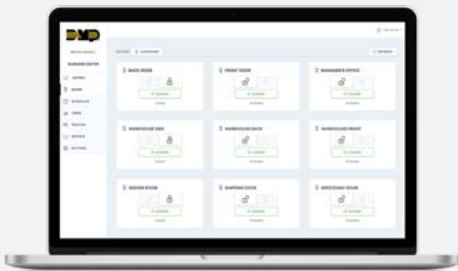

Ties in with facility access control