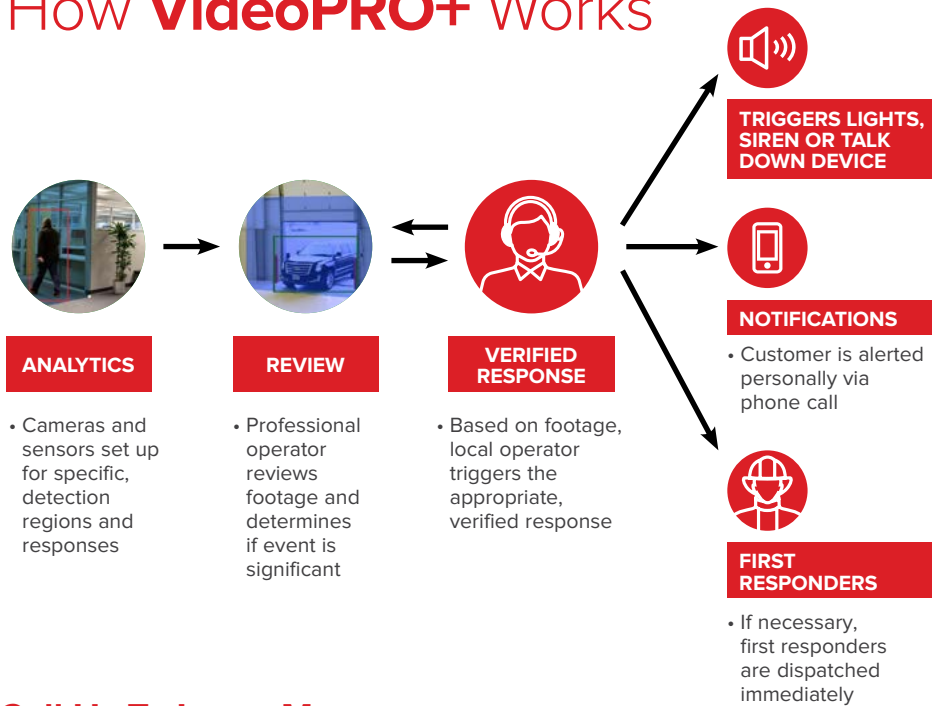

**PROFESSIONALLY
INSTALLED SENSORS
& CAMERAS**

**24/7
LOCAL ALARM
MONITORING**

**VIDEO VERIFICATION
FOR FAST
RESPONSE**

REAL EVENTS

- Skilled technicians set up your camera and sensor zones to form a fortified perimeter.
- Set up predetermined actions based on the nature of the alarm.

REAL TIME

- Local monitoring center acts as a 'remote eyewitness'
- We determine whether the trigger is a false alarm or immediate dispatch.

REAL RESPONSE

- Verified alarms mean faster response; in fact, priority response is given to alarms that are verified by video.

Invest in a video solution that actively works for you.

FROM ONE OR TWO CAMERAS TO SEVERAL HUNDRED, WE HAVE A SOLUTION FOR YOU

ASP IS AN AUTHORIZED GOVERNMENT VENDOR

Ties in with facility access control

How VideoPRO+ Works